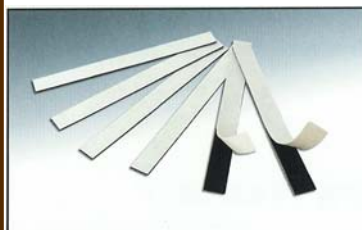

**Ink Fountain Side Plate Sets**

Complete with tabs, screws, and scraper cleaners. Ready for mounting onto press.

Heid 102 & 72	Heid 74
Heid MO	Heid QM 46
Heid GTO52	HeidSM52
(#MV.022.805)	(#G2.008.309DS)
(#69.008.012)	(#G2.008.310F-OS)
(#MV.037.346)	(#G2.008.112F/A-DS)
	(#G2.008.113F/A-OS)

**Plastic Tabs for Ink Fountain Side Plates**

Plastic tabs mount under metal tabs on side plates.

(25pcs./pack)

**Grease Gun for Heidelberg Presses**

Nozzle meets manufacturers specs

**Slowdown "O" Rings**

Used on delivery slowdown wheels.

Available for: MO/GTO Speedmaster

**Ink Fountain Side Plate Tape Strips**

Tape for CPC Ink Fountain Side Plates.

(10 strips per package)

**Ink Fountain Side Plate Tape**

Tape for CPC Ink Fountain Side Plates.