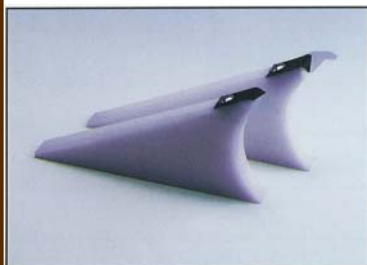

Adhesive backed foam tape for CPC Ink Fountains.

(33 Foot Roll)

**CPC Protective Strips**

Protect your fountain keys with these adhesive backed strips.

Heid 102  
Heid 72 & 74  
Heid MO  
Heid GTO 52  
Heid QM 46

**Ink Fountain Side Plate Sets**

Complete with tabs, screws, and scraper cleaners. Ready for mounting onto press.

Heid 102 & 72	Heid 74
Heid MO	Heid QM 46
Heid GTO52	HeidSM52
(#MV.022.805)	(#G2.008.309DS)
(#69.008.012)	(#G2.008.310F-OS)
(#MV.037.346)	(#G2.008.112F/A-DS)
	(#G2.008.113F/A-OS)

Used on delivery slowdown wheels.

Available for: MO/GTO Speedmaster

**Ink Fountain Side Plate Tape Strips**

Tape for CPC Ink Fountain Side Plates.

(10 strips per package)

**Ink Fountain Side Plate Tape**

Tape for CPC Ink Fountain Side Plates.